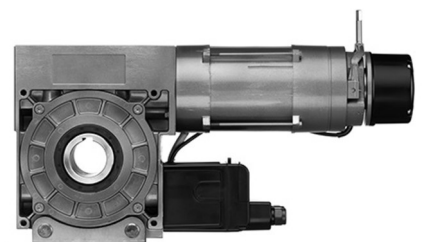

Swing Gate Automation

Underground Swing Gate Operator

Rolling Shutter Motor China

Rolling Shutter Motor Italian

Rolling Shutter Motor German

Residential Sectional Door Operator

Industrial Door Operator

Tubular Motor