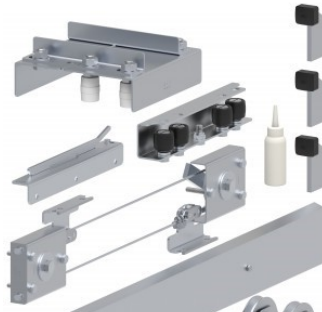

Sliding Gate Wheels

Regulating Plate with Nylon Rollers

Top Bottom Hinges

Cantilever Gate Mechanism

Telescopic Gate Mechanism

Swing Gate Stopper

Motorized Cassette Awning

Wintent Awning

Double Sided Awning System

Zip Screen

Roof Zip Screen

Automatic Pergola

Bio Climatic Pergola

Bio Climatic Retractable Pergola

Guillotine Glass System

Aluminum Fixed Pergola